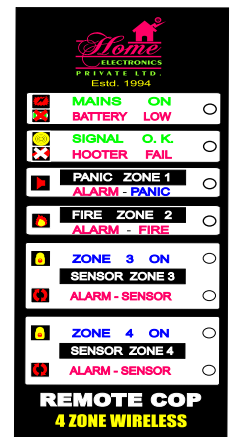

Spy Camera

Switchers / Amplifier / Multiplexer

Stand alone DVR

DVR Card

Video Door Phone

Accessories :

Electro Magnetic Door Lock

Door Strick

Wired Sensors.

Automation :

Remote switch

Project Consultancy :

Complete Security Consultancy

WEB SITE :

www.hepl-india.com

Email :

sales@hepl-india.com

Response@hepl-india.com

4 ZONE - WIRELESS CONTROL PANEL

It is an versatile wireless security alarm, Which is suitable for residential & commercial premises. Main control panel can be install in side the premises at suitable location. Just plug with mains supply that's finish. Unit is having it's own rechargeable SMF battery (6V / 4Ah -2 Nos) which can stand upto 6 days w/o electric supply. We are providing 2 remotes along with the unit. You can activate(arm) or deactivate (disarm) the system from outside the premises. **You can disarm one zone (internal sensors) and activate another zone (External sensors) through REMOTE.**

In case of emergency, you can activate alarm with the help of remote. Range is 100Mtrs.

Wireless Sensors, Like DOOR SENSOR, SHUTTER SENSOR, HUMAN BODY DETECTORS, SMOKE DETECTORS can be couple with the main unit through R.F. link.